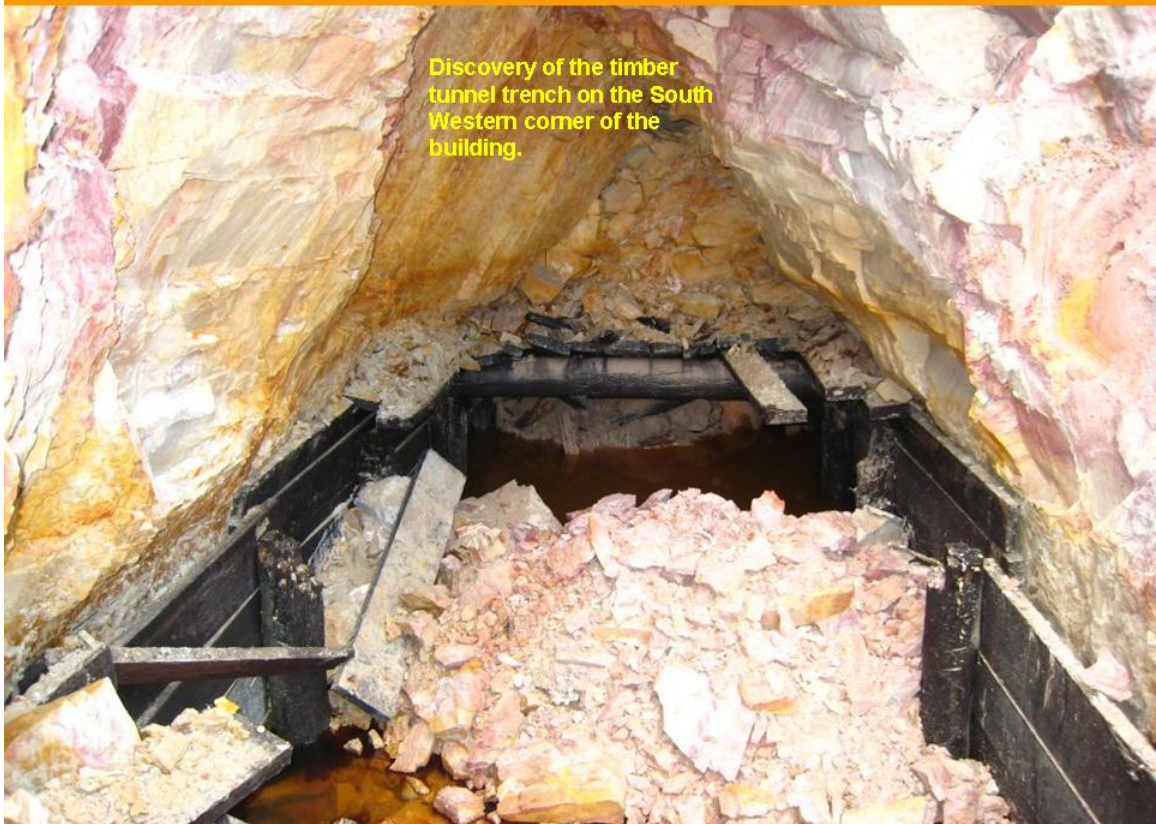

Discovery of the timber tunnel trench on the South Western corner of the building.