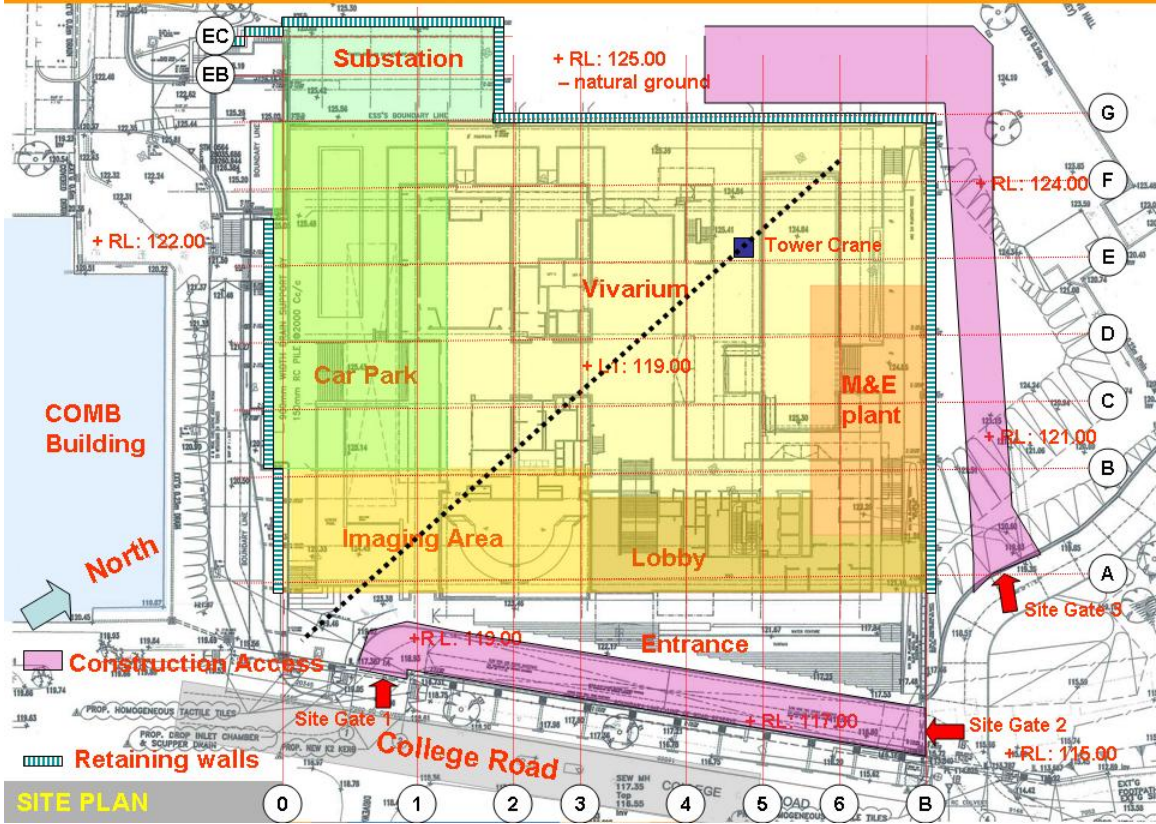

DUKE-NUS GRADUATE MEDICAL SCHOOL SINGAPORE – JUNE 2007 PROGRESS PHOTOS